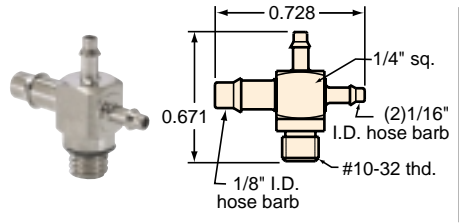

MINIMATIC® SLIP-ON FITTINGS

"X" FITTINGS

Hose to Hose "X" Fittings

Material: Brass electroless nickel plated

Gasket: Buna-N gasket included with #10-32 threads except when ordered in bulk

X22-202

X32-202

X33-202

X42-202

X42-402

X33-303

X43-303

X44-202

X44-303

X44-402

X44-404

#10-32 to Hose "X" Fittings

Gasket: Buna-N gasket included (not installed)

XT2-202

XT2-402

XT2-404

XT4-202

XT4-402

XT4-404