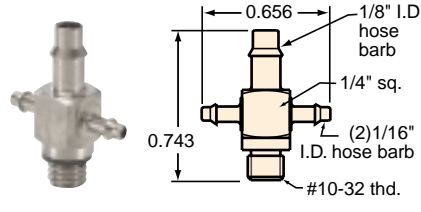

MINIMATIC® SLIP-ON FITTINGS

"X" FITTINGS

Hose to Hose "X" Fittings

Material: Brass electroless nickel plated

Gasket: Buna-N gasket included with #10-32 threads except when ordered in bulk

X22-202

X32-202

X33-202

#10-32 to Hose "X" Fittings

Gasket: Buna-N gasket included (not installed)

XT2-202

XT2-402

XT2-404

XT4-202

XT4-402

XT4-404