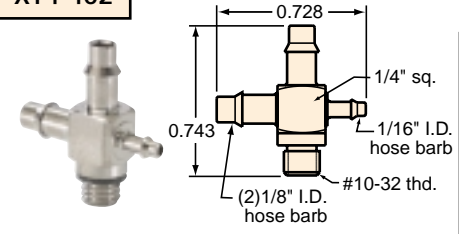

MINIMATIC® SLIP-ON FITTINGS

"X" FITTINGS

Hose to Hose "X" Fittings

Material: Brass electroless nickel plated

Gasket: Buna-N gasket included with #10-32 threads except when ordered in bulk

X22-202

X32-202

X33-202

#10-32 to Hose "X" Fittings

Gasket: Buna-N gasket included (not installed)

XT2-202

XT2-402

XT2-404

XT4-202

XT4-402

XT4-404