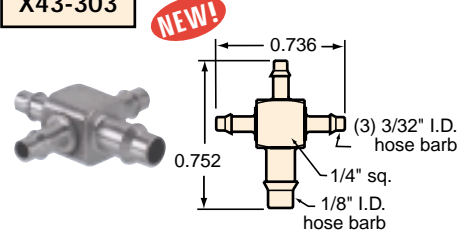

MINIMATIC® SLIP-ON FITTINGS

"X" FITTINGS

Hose to Hose "X" Fittings

Material: Brass electroless nickel plated

Gasket: Buna-N gasket included with #10-32 threads except when ordered in bulk

X22-202

X32-202

X33-202

X42-202

X42-402

X33-303

X43-303

X44-202

X44-303

X44-402

X44-404

#10-32 to Hose "X" Fittings

Gasket: Buna-N gasket included (not installed)

XT2-202

XT2-402

XT2-404

XT4-202

XT4-402

XT4-404