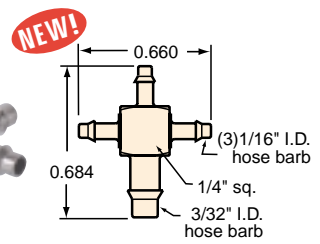

MINIMATIC® SLIP-ON FITTINGS

"X" FITTINGS

Hose to Hose "X" Fittings

Material: Brass electroless nickel plated

Gasket: Buna-N gasket included with #10-32 threads except when ordered in bulk

X22-202

X32-202

X33-202

X42-202

X42-402

X33-303

X43-303

X44-202

X44-303

X44-402

X44-404