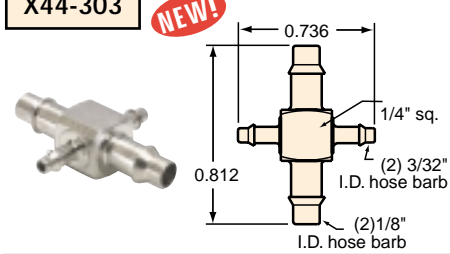

MINIMATIC® SLIP-ON FITTINGS

"X" FITTINGS

Hose to Hose "X" Fittings

Material: Brass electroless nickel plated

Gasket: Buna-N gasket included with #10-32 threads except when ordered in bulk

X22-202

X32-202

X33-202

X42-202

X42-402

X33-303

X43-303

X44-202

X44-303

X44-402

X44-404

#10-32 to Hose "X" Fittings

Gasket: Buna-N gasket included (not installed)

XT2-202

XT2-402

XT2-404

XT4-202

XT4-402

XT4-404