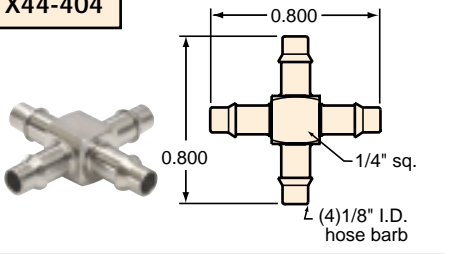

MINIMATIC® SLIP-ON FITTINGS

"X" FITTINGS

Hose to Hose "X" Fittings

Material: Brass electroless nickel plated

Gasket: Buna-N gasket included with #10-32 threads except when ordered in bulk

X22-202

X32-202

X33-202

X42-202

X42-402

X33-303

X43-303

X44-202

X44-303

X44-402

X44-404

#10-32 to Hose "X" Fittings

Gasket: Buna-N gasket included (not installed)

XT2-202

XT2-402

XT2-404

XT4-202

XT4-402

XT4-404