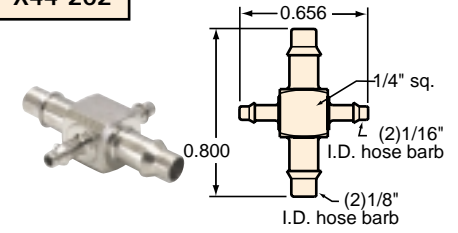

MINIMATIC® SLIP-ON FITTINGS

"X" FITTINGS

Hose to Hose "X" Fittings

Material: Brass electroless nickel plated

Gasket: Buna-N gasket included with #10-32 threads except when ordered in bulk

X22-202

X32-202

X33-202

X42-202

X42-402

X33-303

X43-303

X44-202

X44-303

X44-402

X44-404

#10-32 to Hose "X" Fittings

Gasket: Buna-N gasket included (not installed)

XT2-202

XT2-402

XT2-404

XT4-202

XT4-402

XT4-404