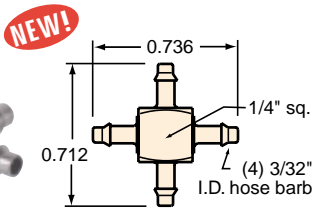

MINIMATIC® SLIP-ON FITTINGS

"X" FITTINGS

Hose to Hose "X" Fittings

Material: Brass electroless nickel plated

Gasket: Buna-N gasket included with #10-32 threads except when ordered in bulk

X22-202

X32-202

X33-202