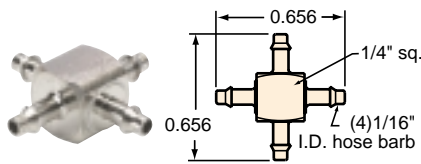

MINIMATIC® SLIP-ON FITTINGS

"X" FITTINGS

Hose to Hose "X" Fittings

Material: Brass electroless nickel plated

Gasket: Buna-N gasket included with #10-32 threads except when ordered in bulk

X22-202

X32-202

X33-202

X42-202

X42-402

X33-303

X43-303

X44-202

X44-303

X44-402

X44-404