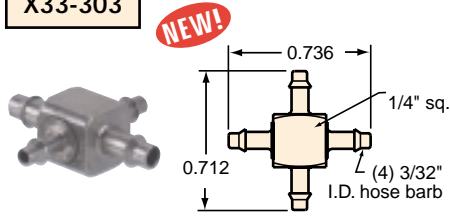

MINIMATIC® SLIP-ON FITTINGS

"X" FITTINGS

Hose to Hose "X" Fittings

Material: Brass electroless nickel plated

Gasket: Buna-N gasket included with #10-32 threads except when ordered in bulk

X33-303

#10-32 to Hose "X" Fittings

Gasket: Buna-N gasket included (not installed)