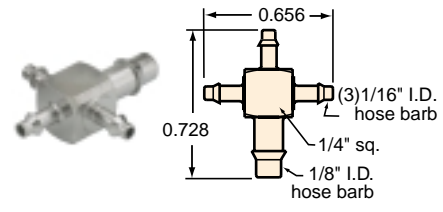

MINIMATIC® SLIP-ON FITTINGS

"X" FITTINGS

Hose to Hose "X" Fittings

Material: Brass electroless nickel plated

Gasket: Buna-N gasket included with #10-32 threads except when ordered in bulk

X22-202

X32-202

X33-202

X42-202

X42-402

X33-303

X43-303

X44-202

X44-303

X44-402

X44-404