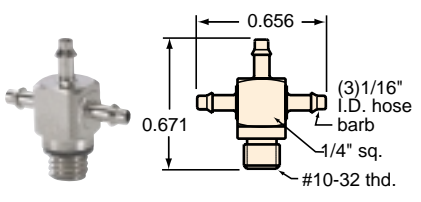

MINIMATIC® SLIP-ON FITTINGS

"X" FITTINGS

Hose to Hose "X" Fittings

Material: Brass electroless nickel plated

Gasket: Buna-N gasket included with #10-32 threads except when ordered in bulk

X22-202

X32-202

X33-202

X42-202

X42-402

X33-303

X43-303

X44-202

X44-303

X44-402

X44-404

#10-32 to Hose "X" Fittings

Gasket: Buna-N gasket included (not installed)

XT2-202

XT2-402

XT2-404

XT4-202

XT4-402

XT4-404