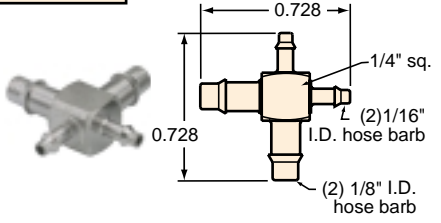

MINIMATIC® SLIP-ON FITTINGS

"X" FITTINGS

Hose to Hose "X" Fittings

Material: Brass electroless nickel plated

Gasket: Buna-N gasket included with #10-32 threads except when ordered in bulk

X42-402

#10-32 to Hose "X" Fittings

Gasket: Buna-N gasket included (not installed)