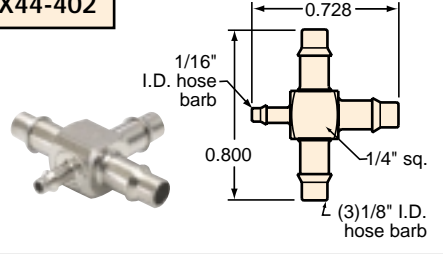

MINIMATIC® SLIP-ON FITTINGS

"X" FITTINGS

Hose to Hose "X" Fittings

Material: Brass electroless nickel plated

Gasket: Buna-N gasket included with #10-32 threads except when ordered in bulk

X22-202

X32-202

X33-202

X42-202

X42-402

X33-303

X43-303

X44-202

X44-303

X44-402

X44-404

#10-32 to Hose "X" Fittings

Gasket: Buna-N gasket included (not installed)

XT2-202

XT2-402

XT2-404

XT4-202

XT4-402

XT4-404