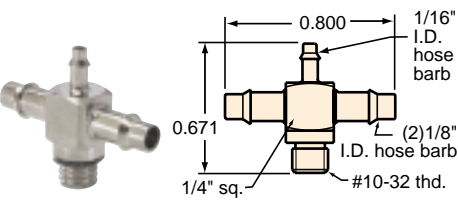

MINIMATIC® SLIP-ON FITTINGS

"X" FITTINGS

Hose to Hose "X" Fittings

Material: Brass electroless nickel plated

Gasket: Buna-N gasket included with #10-32 threads except when ordered in bulk

X22-202

X32-202

X33-202

#10-32 to Hose "X" Fittings

Gasket: Buna-N gasket included (not installed)

XT2-202

XT2-402

XT2-404

XT4-202

XT4-402

XT4-404